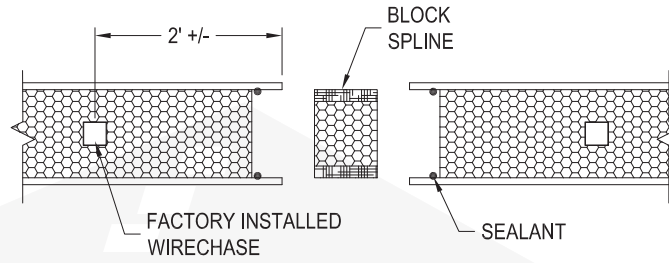

NOTE: SEE FASTEN SCHEDULE FOR ALL CONNECTIONS

DETAIL: BLOCK SPLINE ASSEMBLY

SCALE: N.T.S.

UPDATED: 1/26/16

DETAIL#

SP1

ENERGY PANEL STRUCTURES, 102 EAST INDUSTRIAL PARK, GRAETTINGER, IA 51342
PHONE: (712) 859-3219 FAX: (712) 859-3275 WWW.EPSBUILDINGS.COM