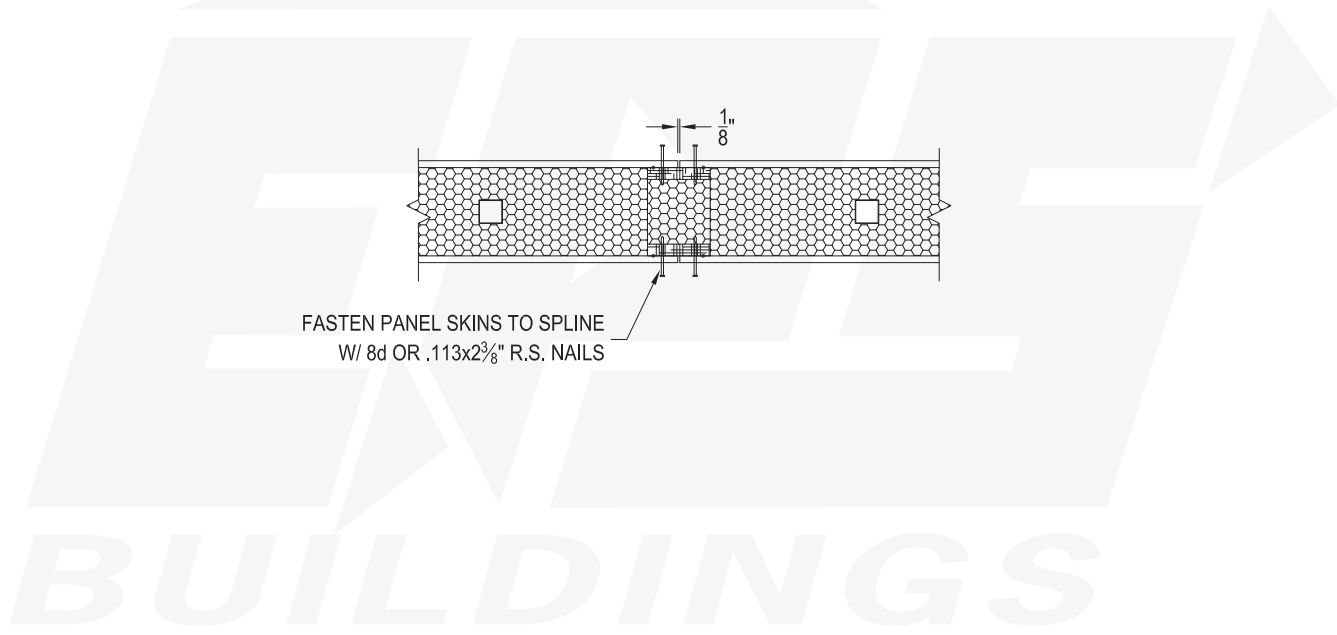

NOTE: SEE FASTEN SCHEDULE FOR ALL CONNECTIONS

DETAIL: BLOCK SPLINE ASSEMBLY

SCALE: N.T.S.

UPDATED: 1/26/16

DETAIL#

SP1

ENERGY PANEL STRUCTURES, 102 EAST INDUSTRIAL PARK, GRAETTINGER, IA 51342
PHONE: (712) 859-3219 FAX: (712) 859-3275 WWW.EPSBUILDINGS.COM