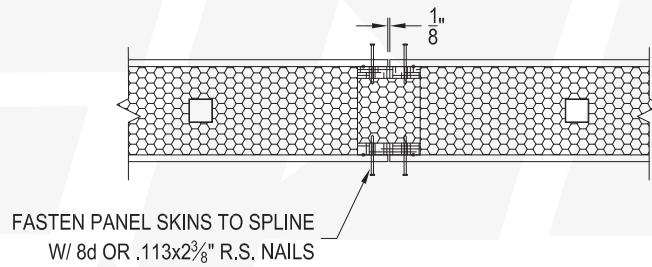

NOTE: SEE FASTEN SCHEDULE FOR ALL CONNECTIONS

DETAIL: BLOCK SPLINE ASSEMBLY

SCALE: N.T.S.

UPDATED: 1/26/16

DETAIL#

SP1

ENERGY PANEL STRUCTURES, 102 EAST INDUSTRIAL PARK, GRAETTINGER, IA 51342
PHONE: (712) 859-3219 FAX: (712) 859-3275 WWW.EPSBUILDINGS.COM